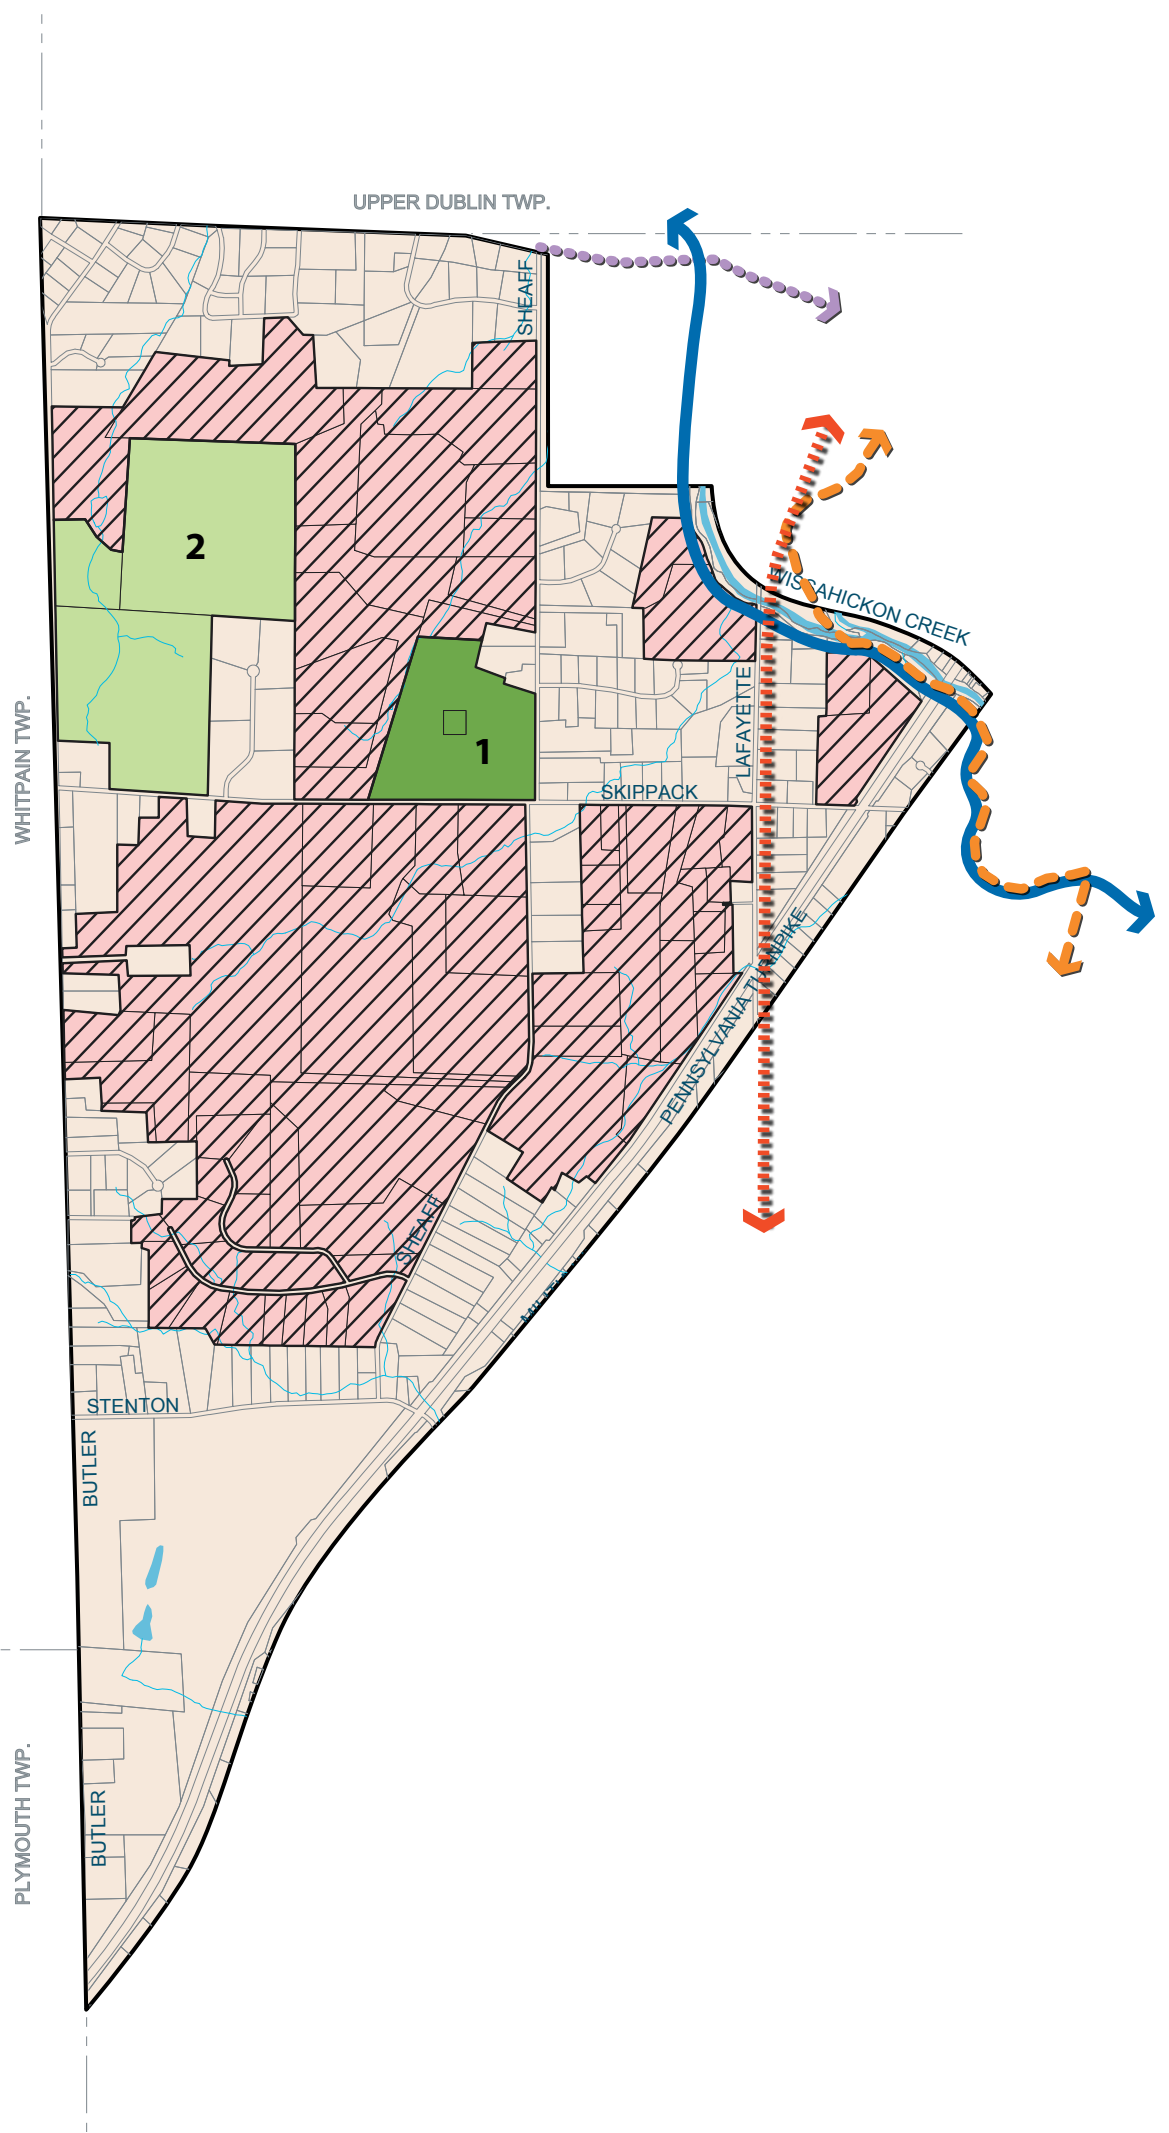

MAP #21 BROAD AXE DISTRICT RECOMMENDATIONS

Context Map

Map Key:

Existing Public Open Space Areas

1 The Highlands

Other Protected Open Space Areas

2 Willow Lake Farms - (Wissahickon Valley Watershed Association)

Priority Open Space Opportunities (Non-Aquisition)

- Joshua Road / Lafayette Road Trail
- Wissahickon Trail (existing)
- Cross County Trail
- Other Trails