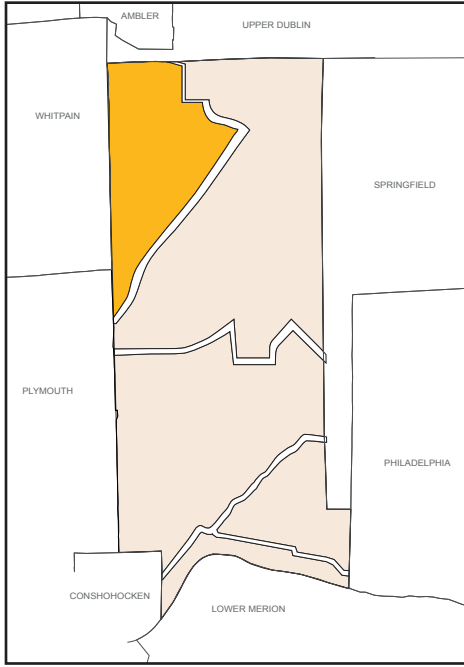

MAP #21 BROAD AXE DISTRICT RECOMMENDATIONS

Context Map

Map Key:

Existing Public Open Space Areas

1 The Highlands

Other Protected Open Space Areas

2 Willow Lake Farms - (Wissahickon Valley Watershed Association)

Priority Open Space Opportunities (Non-Aquisition)

- Joshua Road / Lafayette Road Trail
- Wissahickon Trail (existing)
- Cross County Trail
- Other Trails